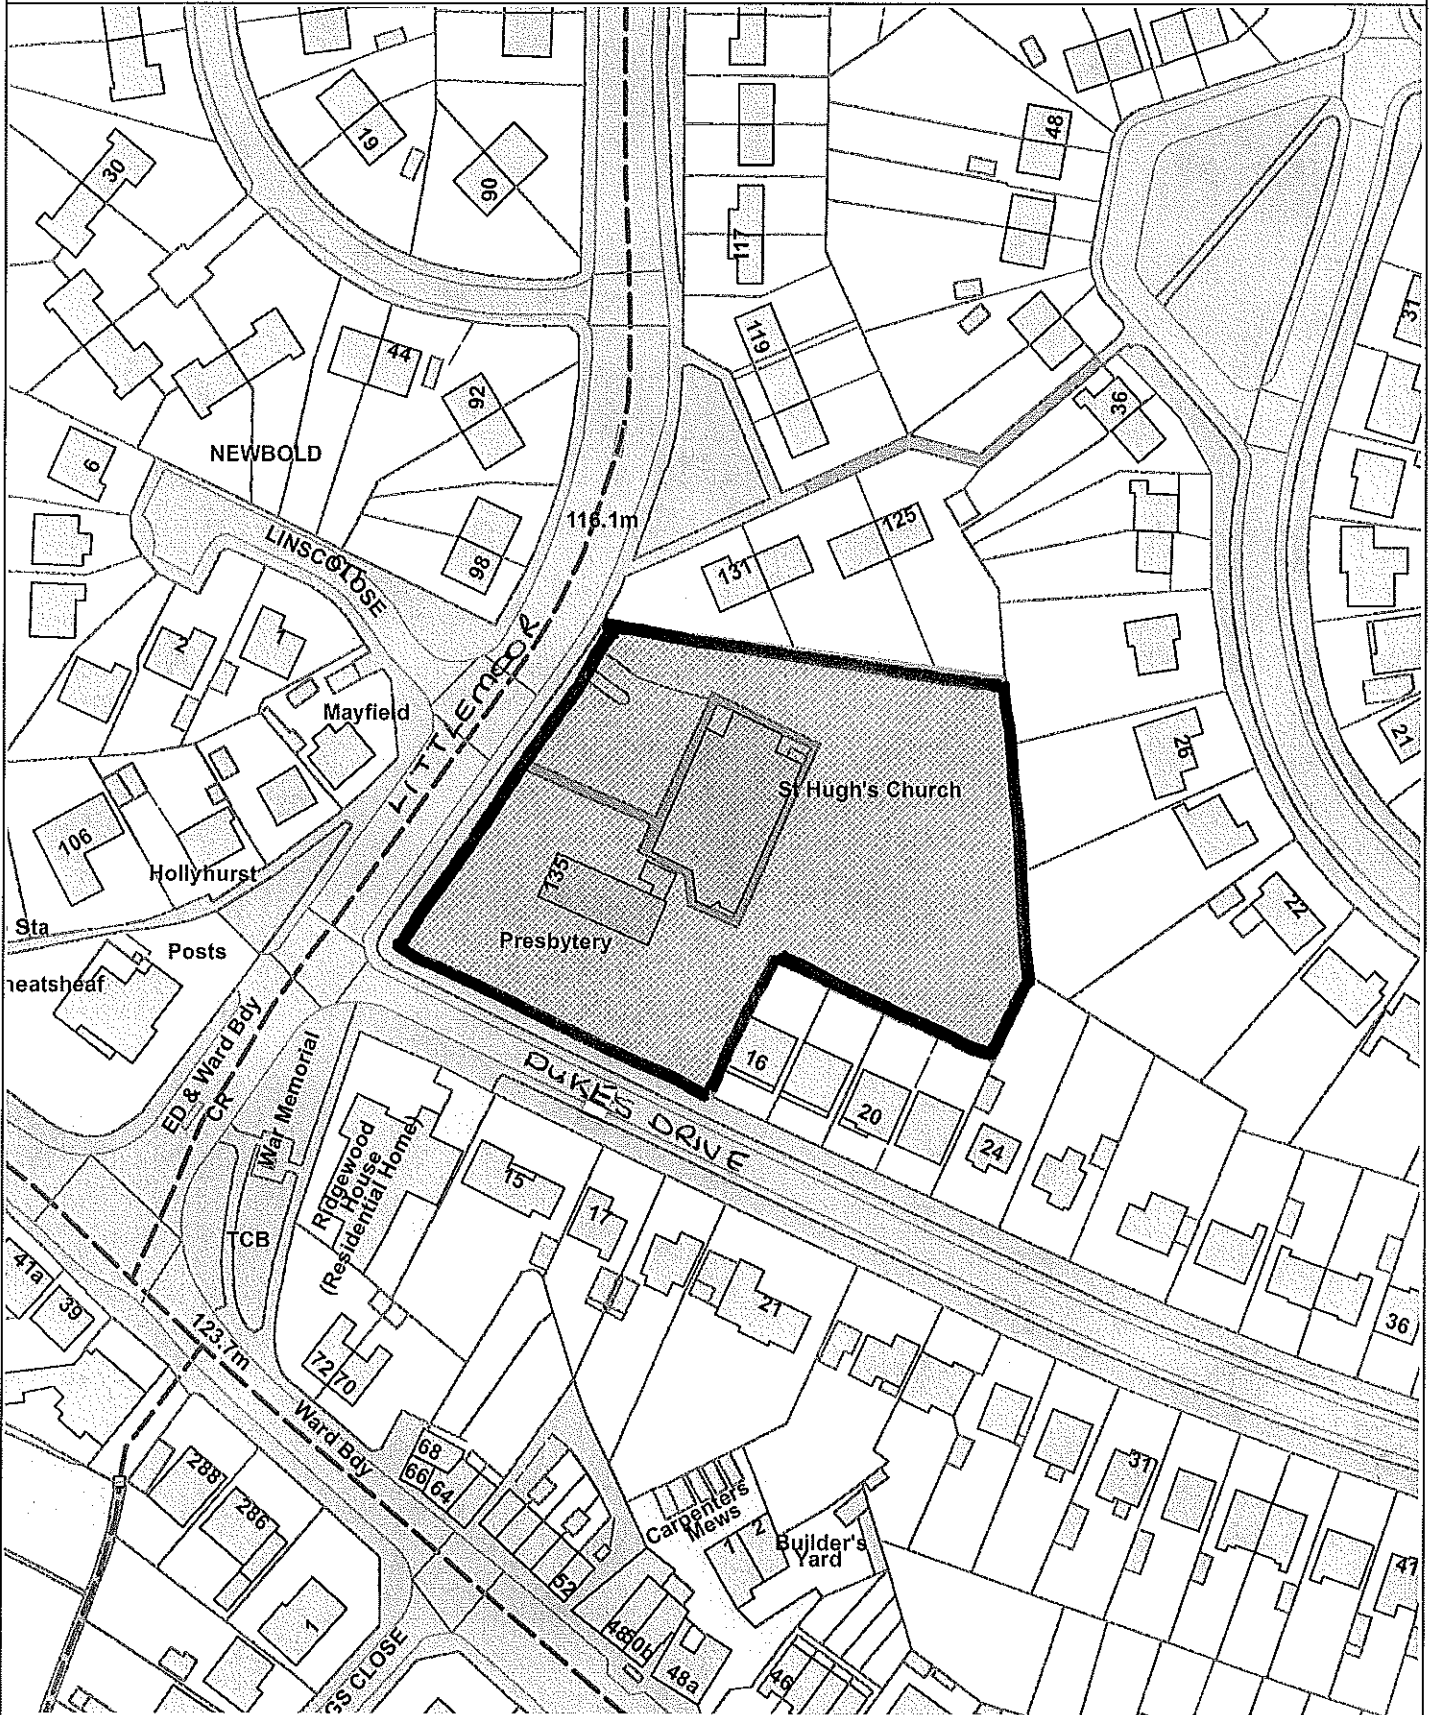

Planning Committee - CHE/19/00073/FUL - St Hughs Church, Littlemoor

Reproduced from the Ordnance Survey map with the permission of the Controller of Her Majesty's Stationery Office © Crown Copyright 2012. Unauthorised reproduction infringes Crown Copyright and may lead to prosecution or civil proceedings. Chesterfield Borough Council Licence No. 100018505 (2017)

Scale 1:1263